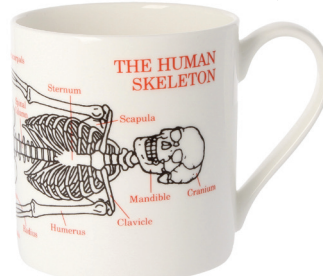

Discover the full range at www.msmugs.com or ask for our full digital brochure.

Educational

We're excited that our Periodic Table mug will be seen on Q's desk in the new James Bond movie when it finally airs in April.

It's been a bestseller since 1990 and is now available as a tablemat in a set of four.

Below are some of our most popular educational mugs. Visit our website for the full range of mugs and products.

Periodic Table
GS66
ST QB