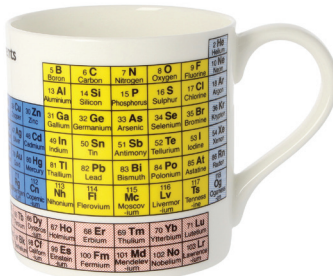

Discover the full range at www.msmugs.com or ask for our full digital brochure.

Educational

We're excited that our Periodic Table mug will be seen on Q's desk in the new James Bond movie when it finally airs in April.

It's been a bestseller since 1990 and is now available as a tablemat in a set of four.

Below are some of our most popular educational mugs. Visit our website for the full range of mugs and products.

Periodic Table
GS66
ST QB